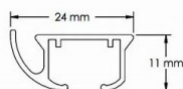

Glides for DS rail

REF. VG45

VG45-481 - See gliders