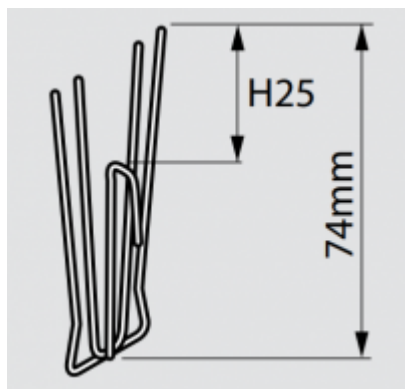

REF. VG242

- **VG242-944** -
- **VG242-945** -