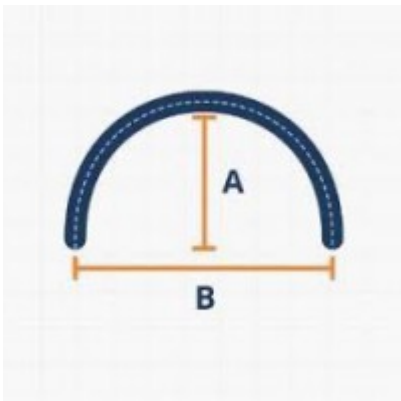

Bending of VGU Rail
REF. VG177

- VG177-727 - Arc 13 cm radius ??? / fold
- VG177-728 - Half arches (all radii) ???/meter