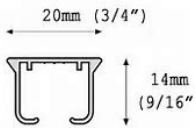

- VG39-407 - White not punched 4m
- VG39-326 - White not punched 5m
- VG39-327 - White not punched 6m
- VG39-328 - White not punched 7m
- VG39-836 - customized
- VG39-623 - .
- VG39-738 - Black Not punched Max 6m
- VG39-837 - Black not punched customized
- VG39-739 - .
- VG39-329 - White punched 5m
- VG39-330 - White punched 6m
- VG39-331 - White punched 7m
- VG39-904 - White punched customized
- VG39-622 - .
- VG39-839 - Black Punched Max 5m
- VG39-840 - .
- VG39-332 - Other colors available on request 2.13???:m