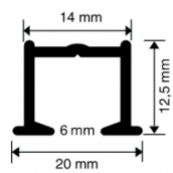

REF. VG252

**VG252-969 -
VG252-970 -**