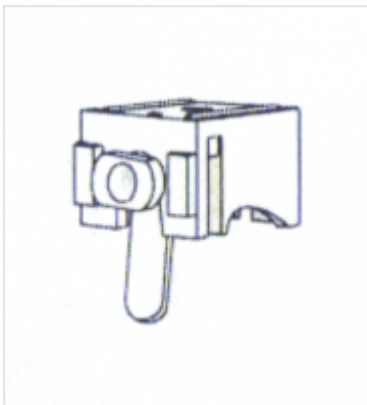

VG55-509 - Velcro rail White 6m
VG55-861 - Velcrorail Customized

End cap velcro rail (200pcs)
REF. VG56

VG56-510 - End cap White 200pcs

Wall clip velcro rail
REF. VG57

VG57-511 - Wall clip 100pcs

Combined support with lever for velcro rail
REF. VG58