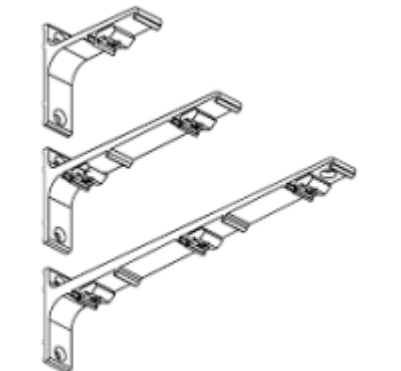

Wall support for DS rail
REF. VG48

- VG48-488 - See wall mounts ks-rail