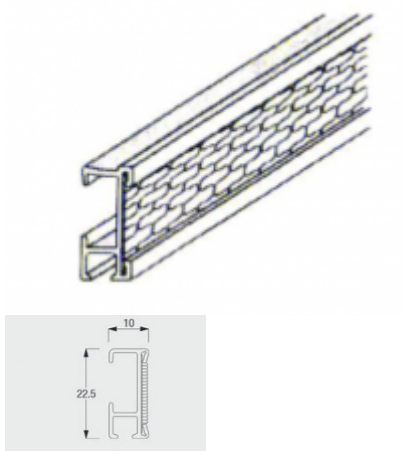

VG240-938 - Endcap Black Aluminium Par piece

Velcro rail

Velcrorail Compleet
REF. VG188

VG188-771 - Velcrorail compleet Customization Max 6m

Adhesive strip
REF. VG205

VG205-785 - Adhesive strip

Velcro rail (Max 6m length)
REF. VG55