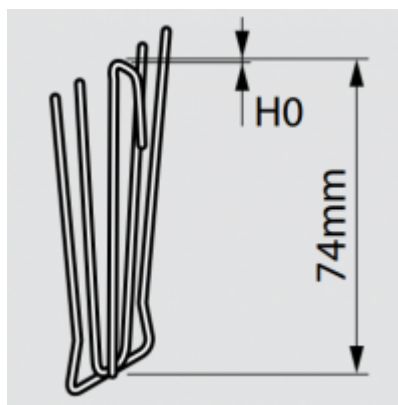

REF. VG241

- **VG241-942** -
- **VG241-943** -