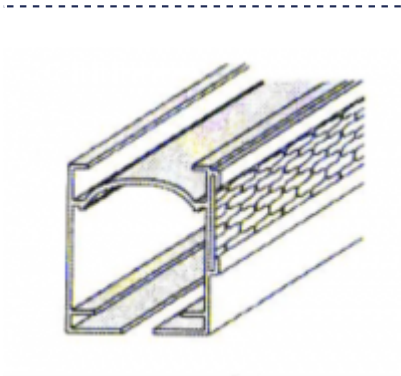

REF. VG252

**VG252-969 -
VG252-970 -**

American Pull-up systems

Complete - Heavy system (up to 9kg) - Customized
REF. VG120

VG120-263 - White

VG120-920 - Black

Electric with remote control
REF. VG233

VG233-876 - Electric upgrade