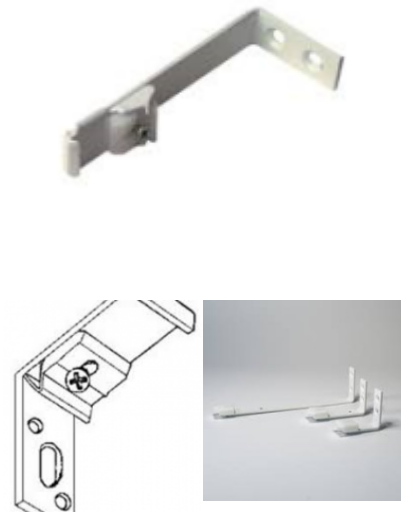

**Wall support for KS rail
REF. VG43**

VG43-445 - Wall support with clip 3.5cm White

VG43-447 - Wall support with clip 6cm White

VG43-449 - Wall support with clip 7,5cm White

VG43-451 - Wall support with clip 10cm White

VG43-453 - Wall support with clip 12,5cm White

VG43-455 - Wall support with clip 15cm White

VG43-457 - Wall support with clip 20cm White

VG43-459 - Wall suWall support with clip 25cmppport with clip 25cm White

VG43-461 - Wall support with clip 30cm White

VG43-626 - .

VG43-446 - Wall support with clip 3.5cm Black

VG43-448 - Wall support with clip 6cm Black

VG43-450 - Wall support with clip 7,5cm Black

VG43-452 - Wall support with clip 10cm Black

VG43-454 - Wall support with clip 12,5cm Black

VG43-456 - Wall support with clip 15cm Black

VG43-458 - Wall support with clip 20cm Black

VG43-460 - Wall support with clip 25cm Black

VG43-462 - Wall support with clip 30cm Black

VG43-627 - .

VG43-843 - .

VG43-605 - Brown - Silver - Gold Available on request