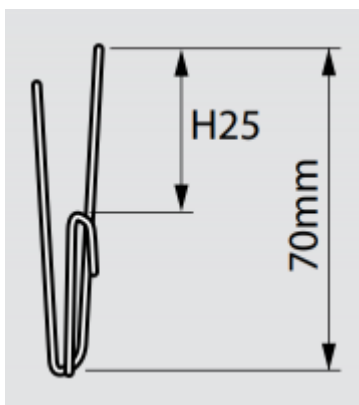

REF. VG244

VG244-948 -

VG244-949 -