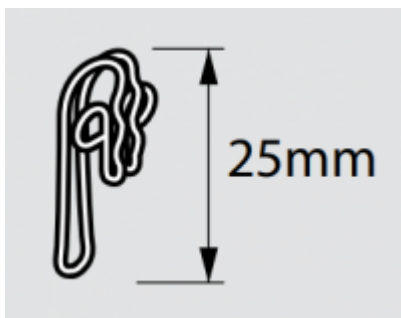

REF. VG245

VG245-950 -

VG245-951 -