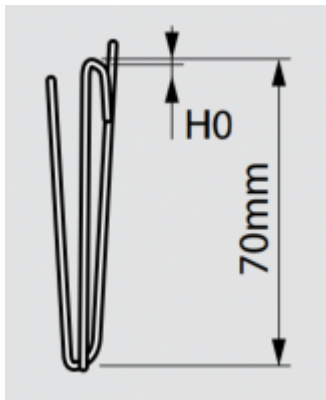

Crochets à rideaux doubles, en fer, nickelés (100pcs)
REF. VG72

- VG72-654** - 100pcs

REF. VG241

- VG241-942** -
- VG241-943** -

REF. VG242

- VG242-944** -
- VG242-945** -

REF. VG243

VG243-946 -